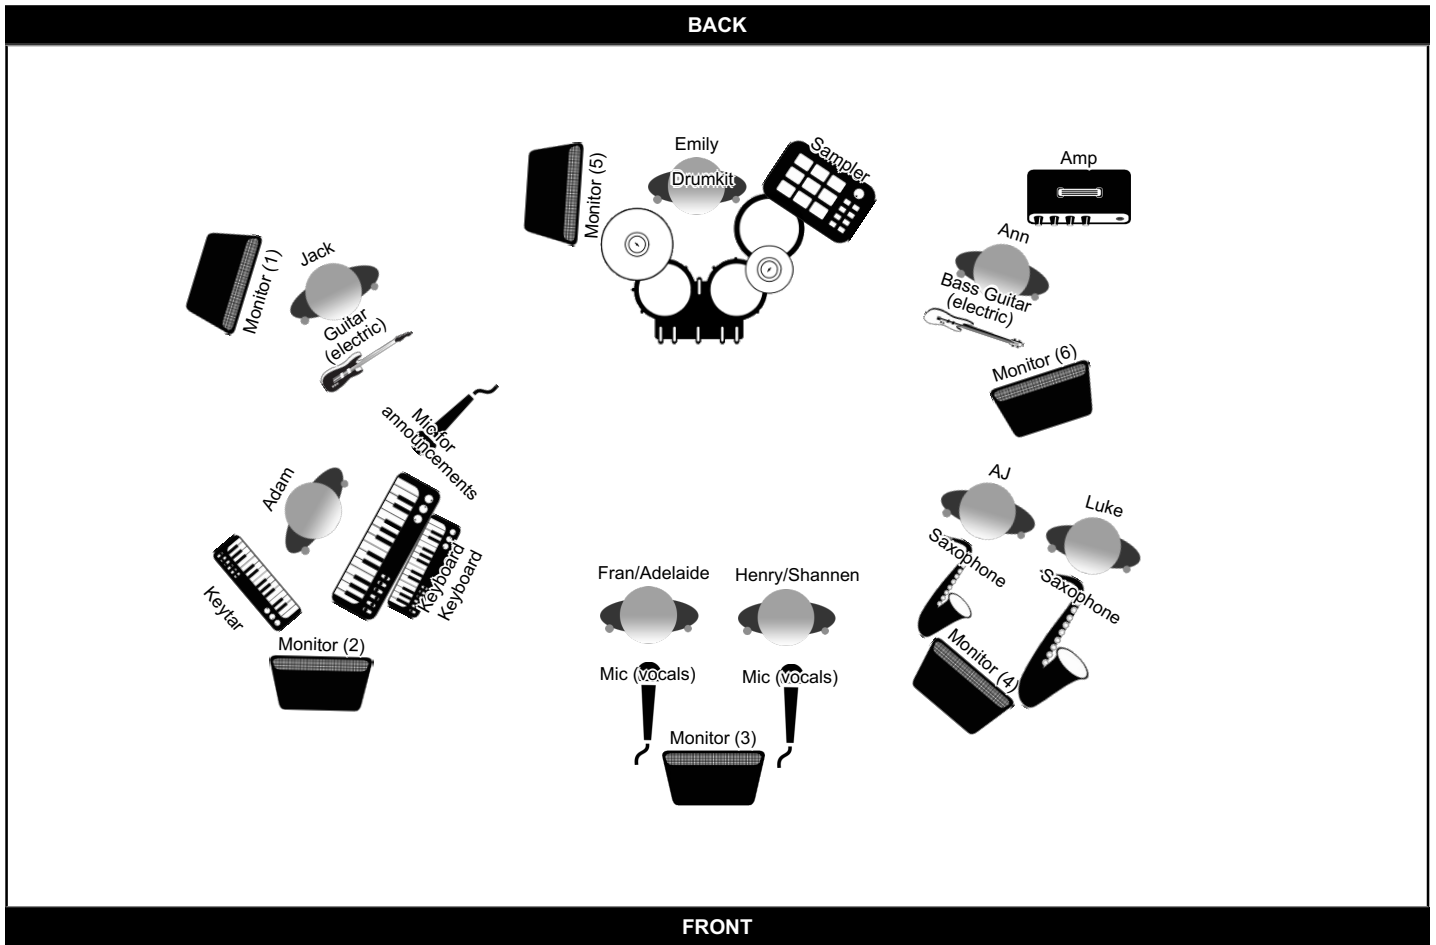

<http://onepagelink.com/lakeminnetonka/>

Contact: Two and Four Music (+61407359347 / [claire@twoandfourmusic.com](mailto:claire@twoandfourmusic.com))

**Extra Info**

Only 3-4 songs will require centre vocals, and mostly only require one mic. The last song might be a group sing with 2-3 singers sharing 2 mics. Adam (keys/bandleader) uses his mic mostly for announcements and interacting with the audience. He uses a Mojo/Juno stacked keyboard set up, plus a wireless keytar. If he's having tech issues he may have a laptop on stage as a backup (not included in the specs).

Finally, all band members (including Emily for her SPD-S) will need access to AC power except the horns and vocalists.

Sound engineers rock. Thank you!!

**Monitor Groups**

Group	Soundmix
Group 1	SPD-S, guitar, bass, keys, vocal (little)
Group 2	SPD-S, guitar, bass, keys, saxs, vocals
Group 3	SPD-S, guitar, bass, keys, saxs, vocals
Group 4	SPD-S, horns, vocals, keys
Group 5	SPD-S, bass, keys, vocals, saxs, guitar
Group 6	SPD-S, "heaps of kick", more guitar than keys